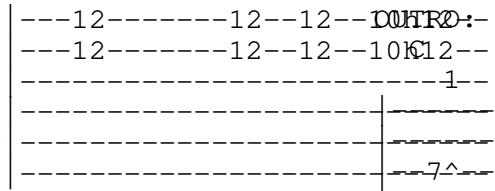

Em

1 1 1 1

CONTROL:

Em

1

D

1 1/2

C

Am

C

release bend

Em

D