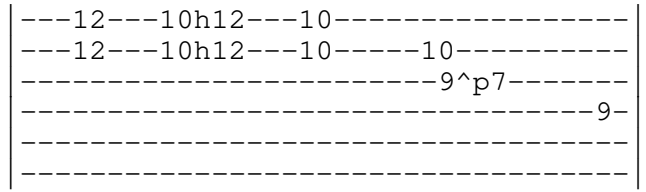

Em

1 1 1 1

CONTROL:

Em

1

D

1 1/2

C

Am

C

release bend

Em

D