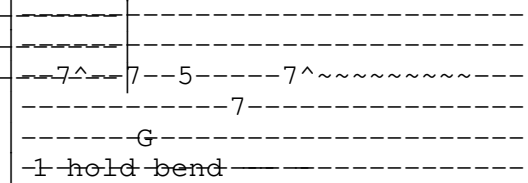

CONTROL:

Em

1