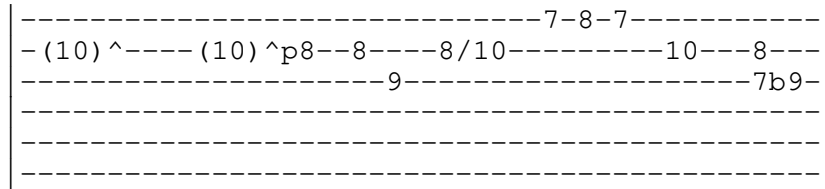

Am

C

release bend